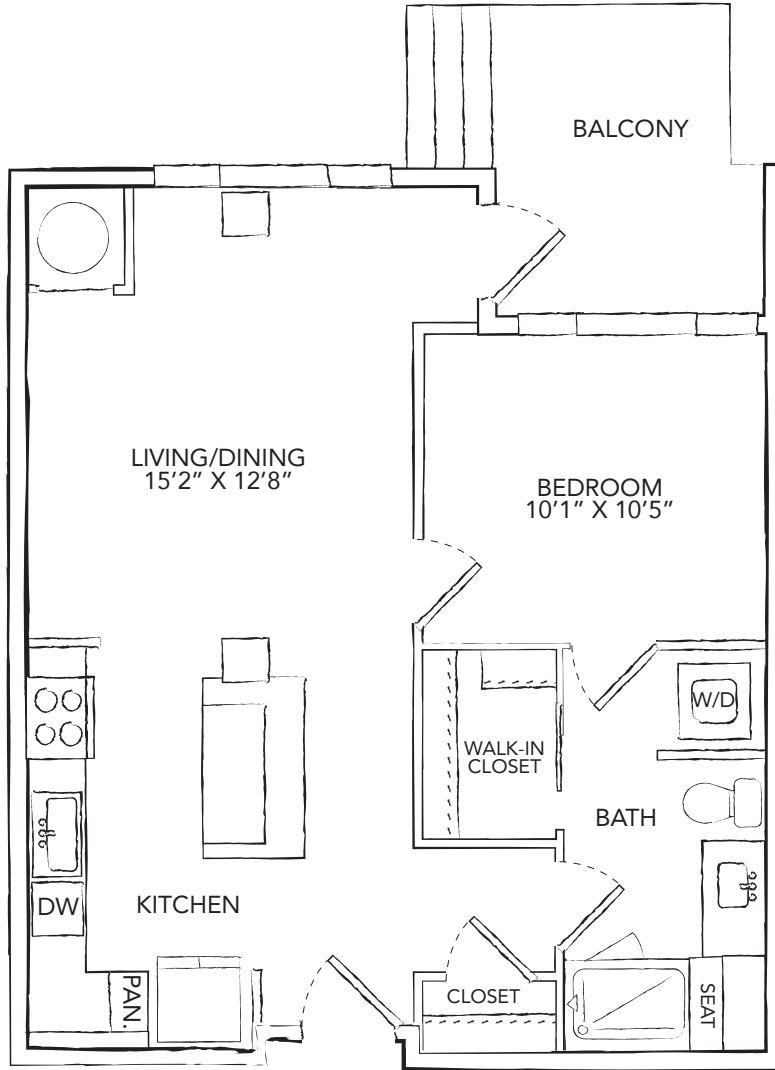

OLYMPIA 3.2

1 Bed | 1 Bath

699

Sq. ft.

ELAN | WEST END

1325 Utica Avenue S | St. Louis Park, MN 55416

www.elanwestend.com

Floor plans are artist's rendering. All dimensions are approximate. Actual product and specifications may vary in dimension or detail. Not all features are available in every apartment. Prices and availability are subject to change. Please see a representative for details.