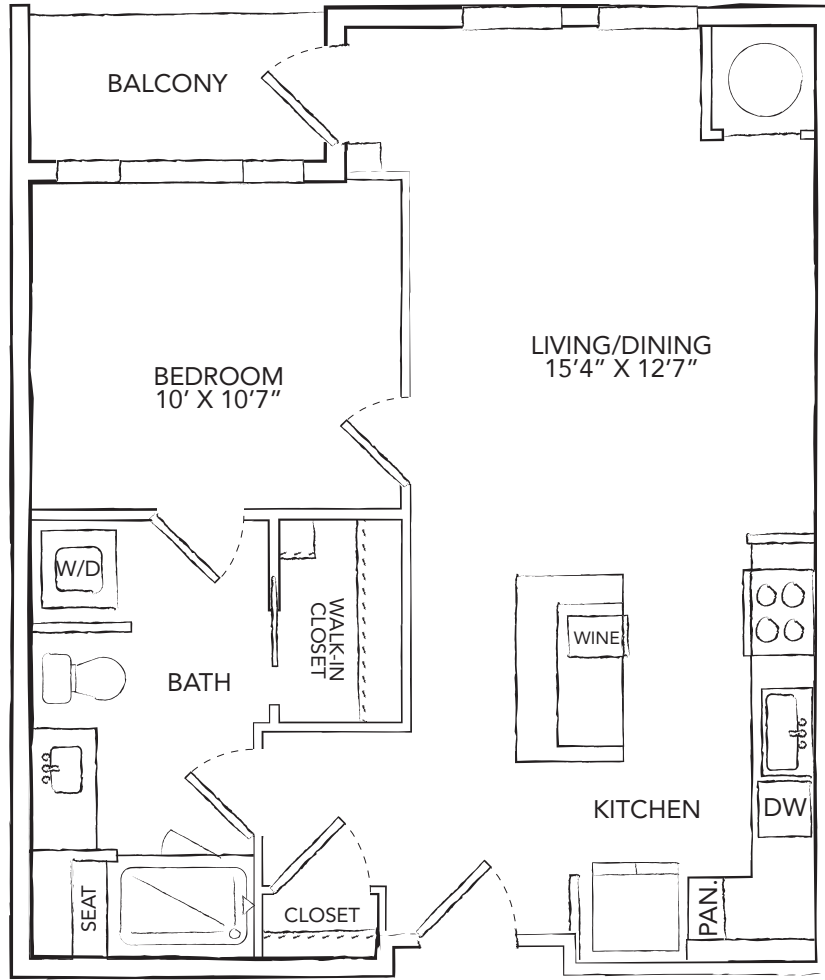

OLYMPIA 4

1 Bed | 1 Bath

704

Sq. ft.

ELAN | WEST END

1325 Utica Avenue S | St. Louis Park, MN 55416

www.elanwestend.com

Floor plans are artist's rendering. All dimensions are approximate. Actual product and specifications may vary in dimension or detail. Not all features are available in every apartment. Prices and availability are subject to change. Please see a representative for details.