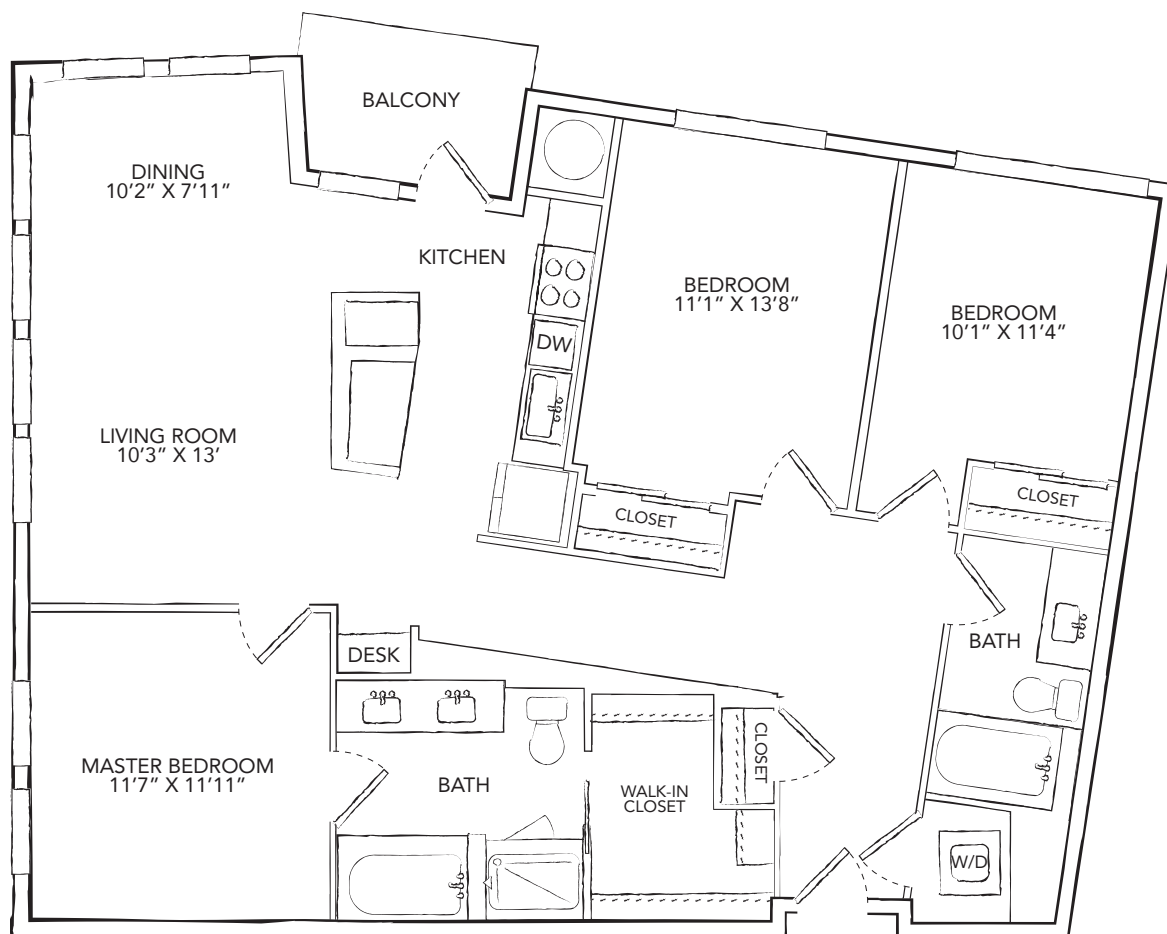

REMINGTON 1.1

3 Bed | 2 Bath

1428

Sq. ft.

ELAN WEST END	1325 Utica Avenue S St. Louis Park, MN 55416
	www.elanwestend.com

Floor plans are artist's rendering. All dimensions are approximate. Actual product and specifications may vary in dimension or detail. Not all features are available in every apartment. Prices and availability are subject to change. Please see a representative for details.