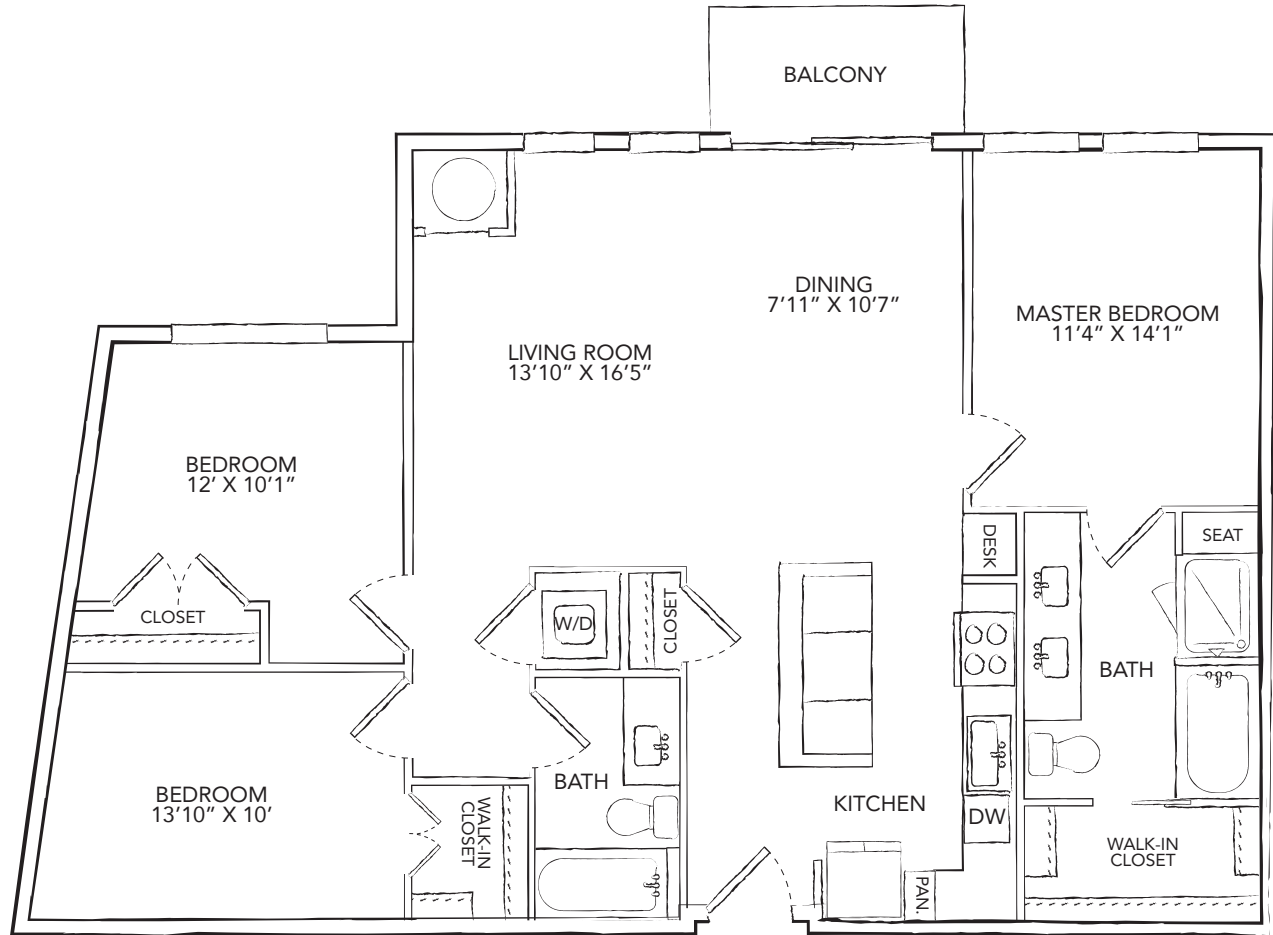

REMINGTON 2

3 Bed | 2 Bath

1435

Sq. ft.

ELAN WEST END	1325 Utica Avenue S St. Louis Park, MN 55416
	www.elanwestend.com

Floor plans are artist's rendering. All dimensions are approximate. Actual product and specifications may vary in dimension or detail. Not all features are available in every apartment. Prices and availability are subject to change. Please see a representative for details.